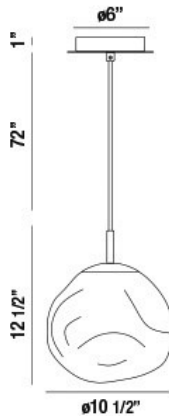

BANKWELL, 11" ROUND PENDANT

OPTIONS AVAILABLE

ITEM NO.	FINISH	SHADE
34287-019	CHROME	COPPER
34287-026	CHROME	CHROME
34287-033	CHROME	GOLD

PRODUCT DETAILS

No.	: 34287-026
Product Color	: CHROME
Product Material	: METAL
Shade / Accent Colour	: CHROME
Shade / Accent Material	: HAND-BLOWN GLASS
Diameter	: 10.5"
Height	: 12.5"
Overall Height	: 85.5"
Weight	: 2.2lbs

LIGHT SOURCE DETAILS

Number of Bulbs	: 1
Light Source	: Incandescent
Light Source Type	: A19
Input Voltage	: 120V
Bulb Voltage	: 120V
Socket Type	: E26
Wattage	: 60W
Total Wattage	: 60W
Bulb Included	: No
Dimmable	: Yes

TECHNICAL DETAILS

Hanging Support Type	: WIRE
Hanging Support Length	: 72"
Canopy / Backplate Height	: 1"
Canopy / Backplate Dia.	: 6"
Location	: DRY
Approval	: 

PROJECT INFORMATION

 Job Name: Date: Category: